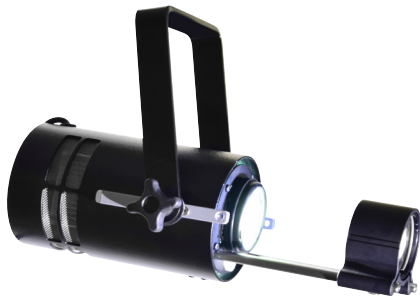

Apollo GoboPro+ LED Outdoor Profile

The Apollo GoboPro+ LED Outdoor Profile brings gobo projection outdoors. This fixture projects static or rotating gobo patterns with high output and fantastic optical clarity. Any of the 3,400+ patterns in the Apollo Gobo Collection or a custom pattern can be projected. The IP65 Outdoor Suitable rating makes this fixture ideal for installations where weather is a factor.

LED/Optics	
Lumens	3520 lm
Color Temperature	7750K
Foot Candles	640
CRI	78
Gobo Image	Project Static and/or Rotating Gobo Patterns. Choose From Over 3,400 Patterns in the Apollo Gobo Collection or a Custom Image.
Gobo Size	Static: IA 36mm, 44mm OD ; Rotating: IA 36mm, OD 49.70
Lens (not included)	39°(60mm), 26°(85mm), 18°(120mm)
Focus	Manual

Electrical	
Power Consumption	120W
Power Input	Mains Adapter 19V at 5A (IP65)
Voltage	110 - 240V~ 50/60Hz

Mechanical	
Dimensions	13.4"L x 9.8"H x 5.5"W x 3.9"Ø (340mm L x 250mm H x 140mm W x 100mmØ)
Weight	3.5 lbs. (1.6kg)
Front	Tamper Resistant Plexiglass
Finish	Black (White available upon request)

Listing	
IP65; Suitable for Outdoor Use	
UL Listed	
Apollo is the Exclusive US Distributor	

Apollo GoboPro+ LED Outdoor Profile

60mm Lens (39°)

Ratio for distance 1.4 :1 (image size- 60mm lens)

85mm Lens (26°)