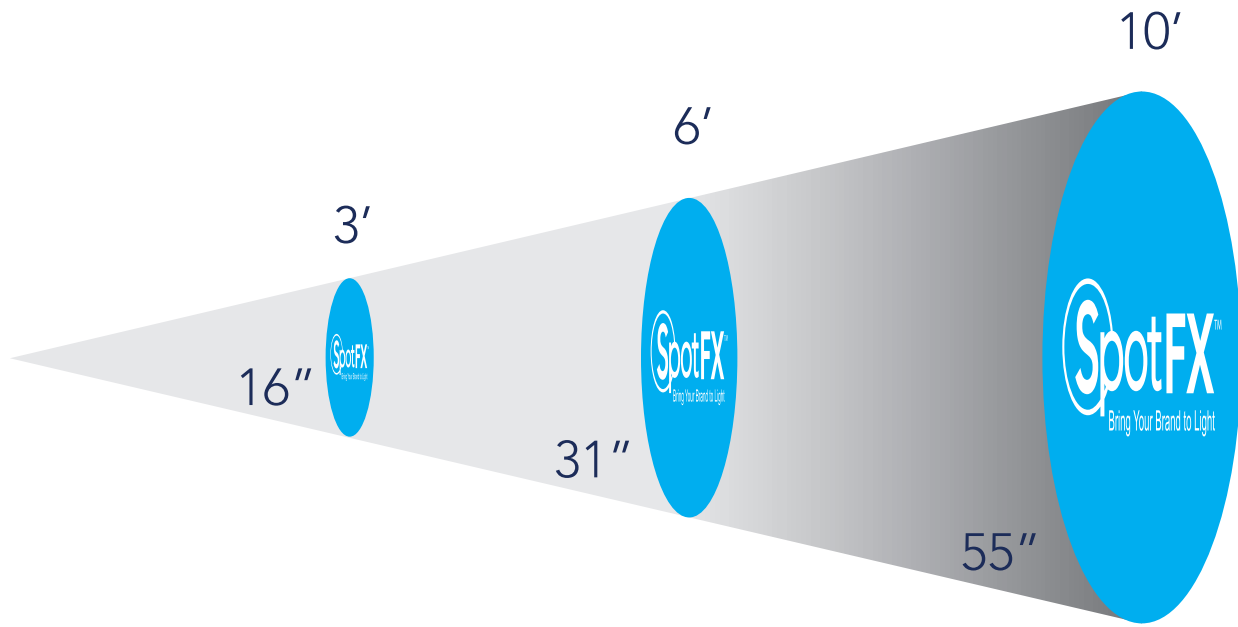

LED/Optics	
Lumens	440 lm
Color Temperature	7117K
CRI	75.3
Foot Candle	27.6
Product Lifetime	35,000 hrs
Gobo Image	Choose from over 3,400 Patterns in the Apollo Gobo Collection or a Custom Image.
Gobo Size	33mm OD x 22mm Image Area
Lens	44°

Electrical	
Power Consumption	3.8w
Power Input	0.5 A
Voltage	12 Vdc
Power Cord	10 feet

Mechanical	
Dimensions	5.4" L x 2.8" H
Weight	1 lb.

Listing	
IP42; Suitable for Sheltered outdoor areas	
UL Listed	
Apollo is the Exclusive US Distributor	
1 year warranty	

The color reference chart below represents what colors will show best. Please keep in mind that there are many variables when it comes to a projected image. Ambient light and the surface material are two key factors to consider.